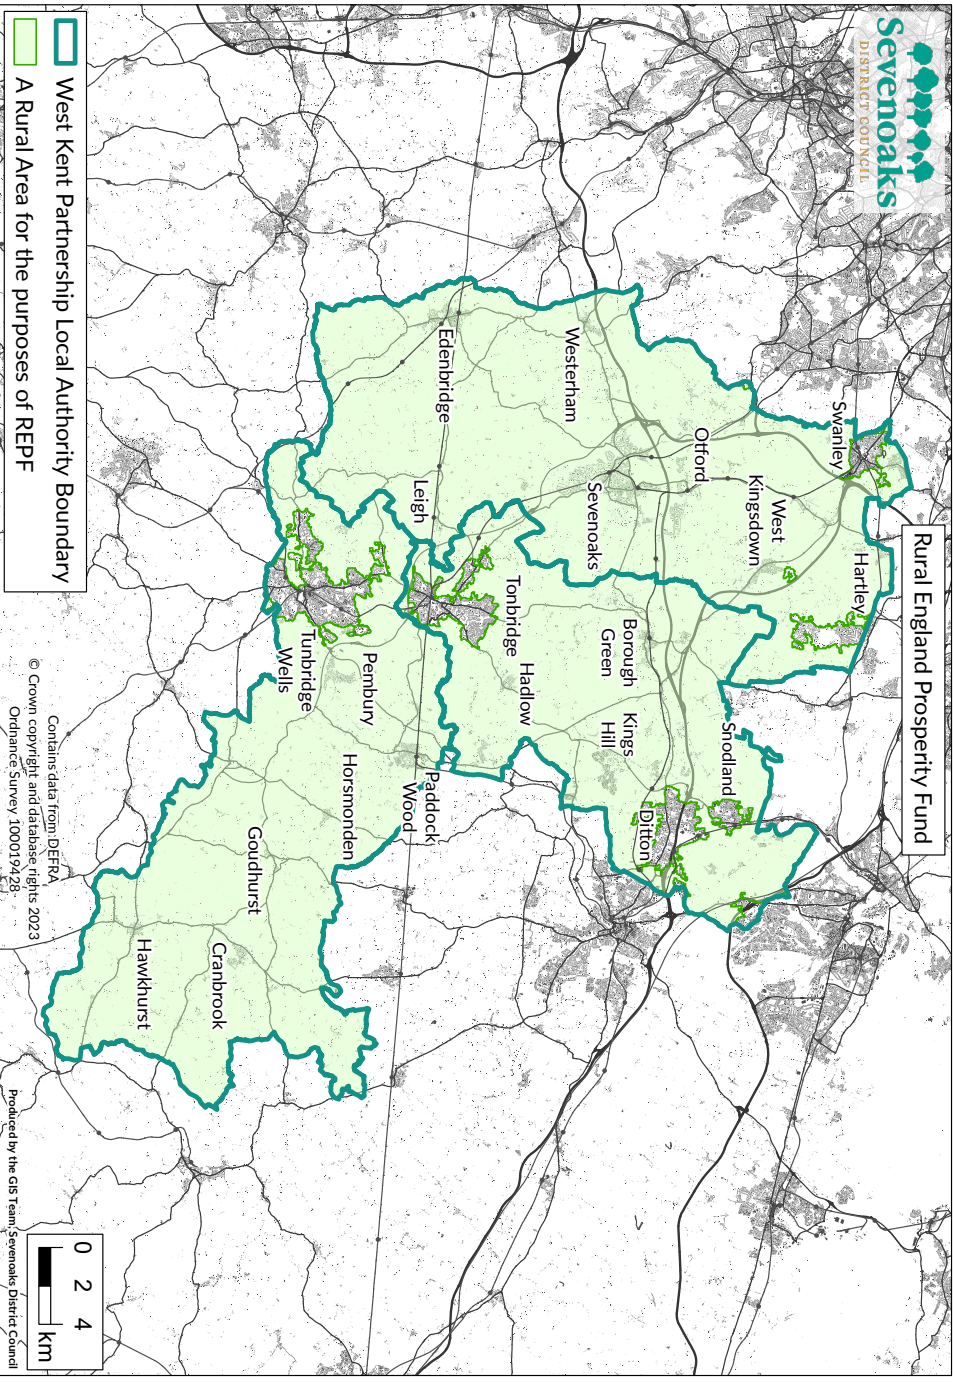

Rural England Prosperity Fund

West Kent Partnership Local Authority Boundary

A Rural Area for the purposes of REPF